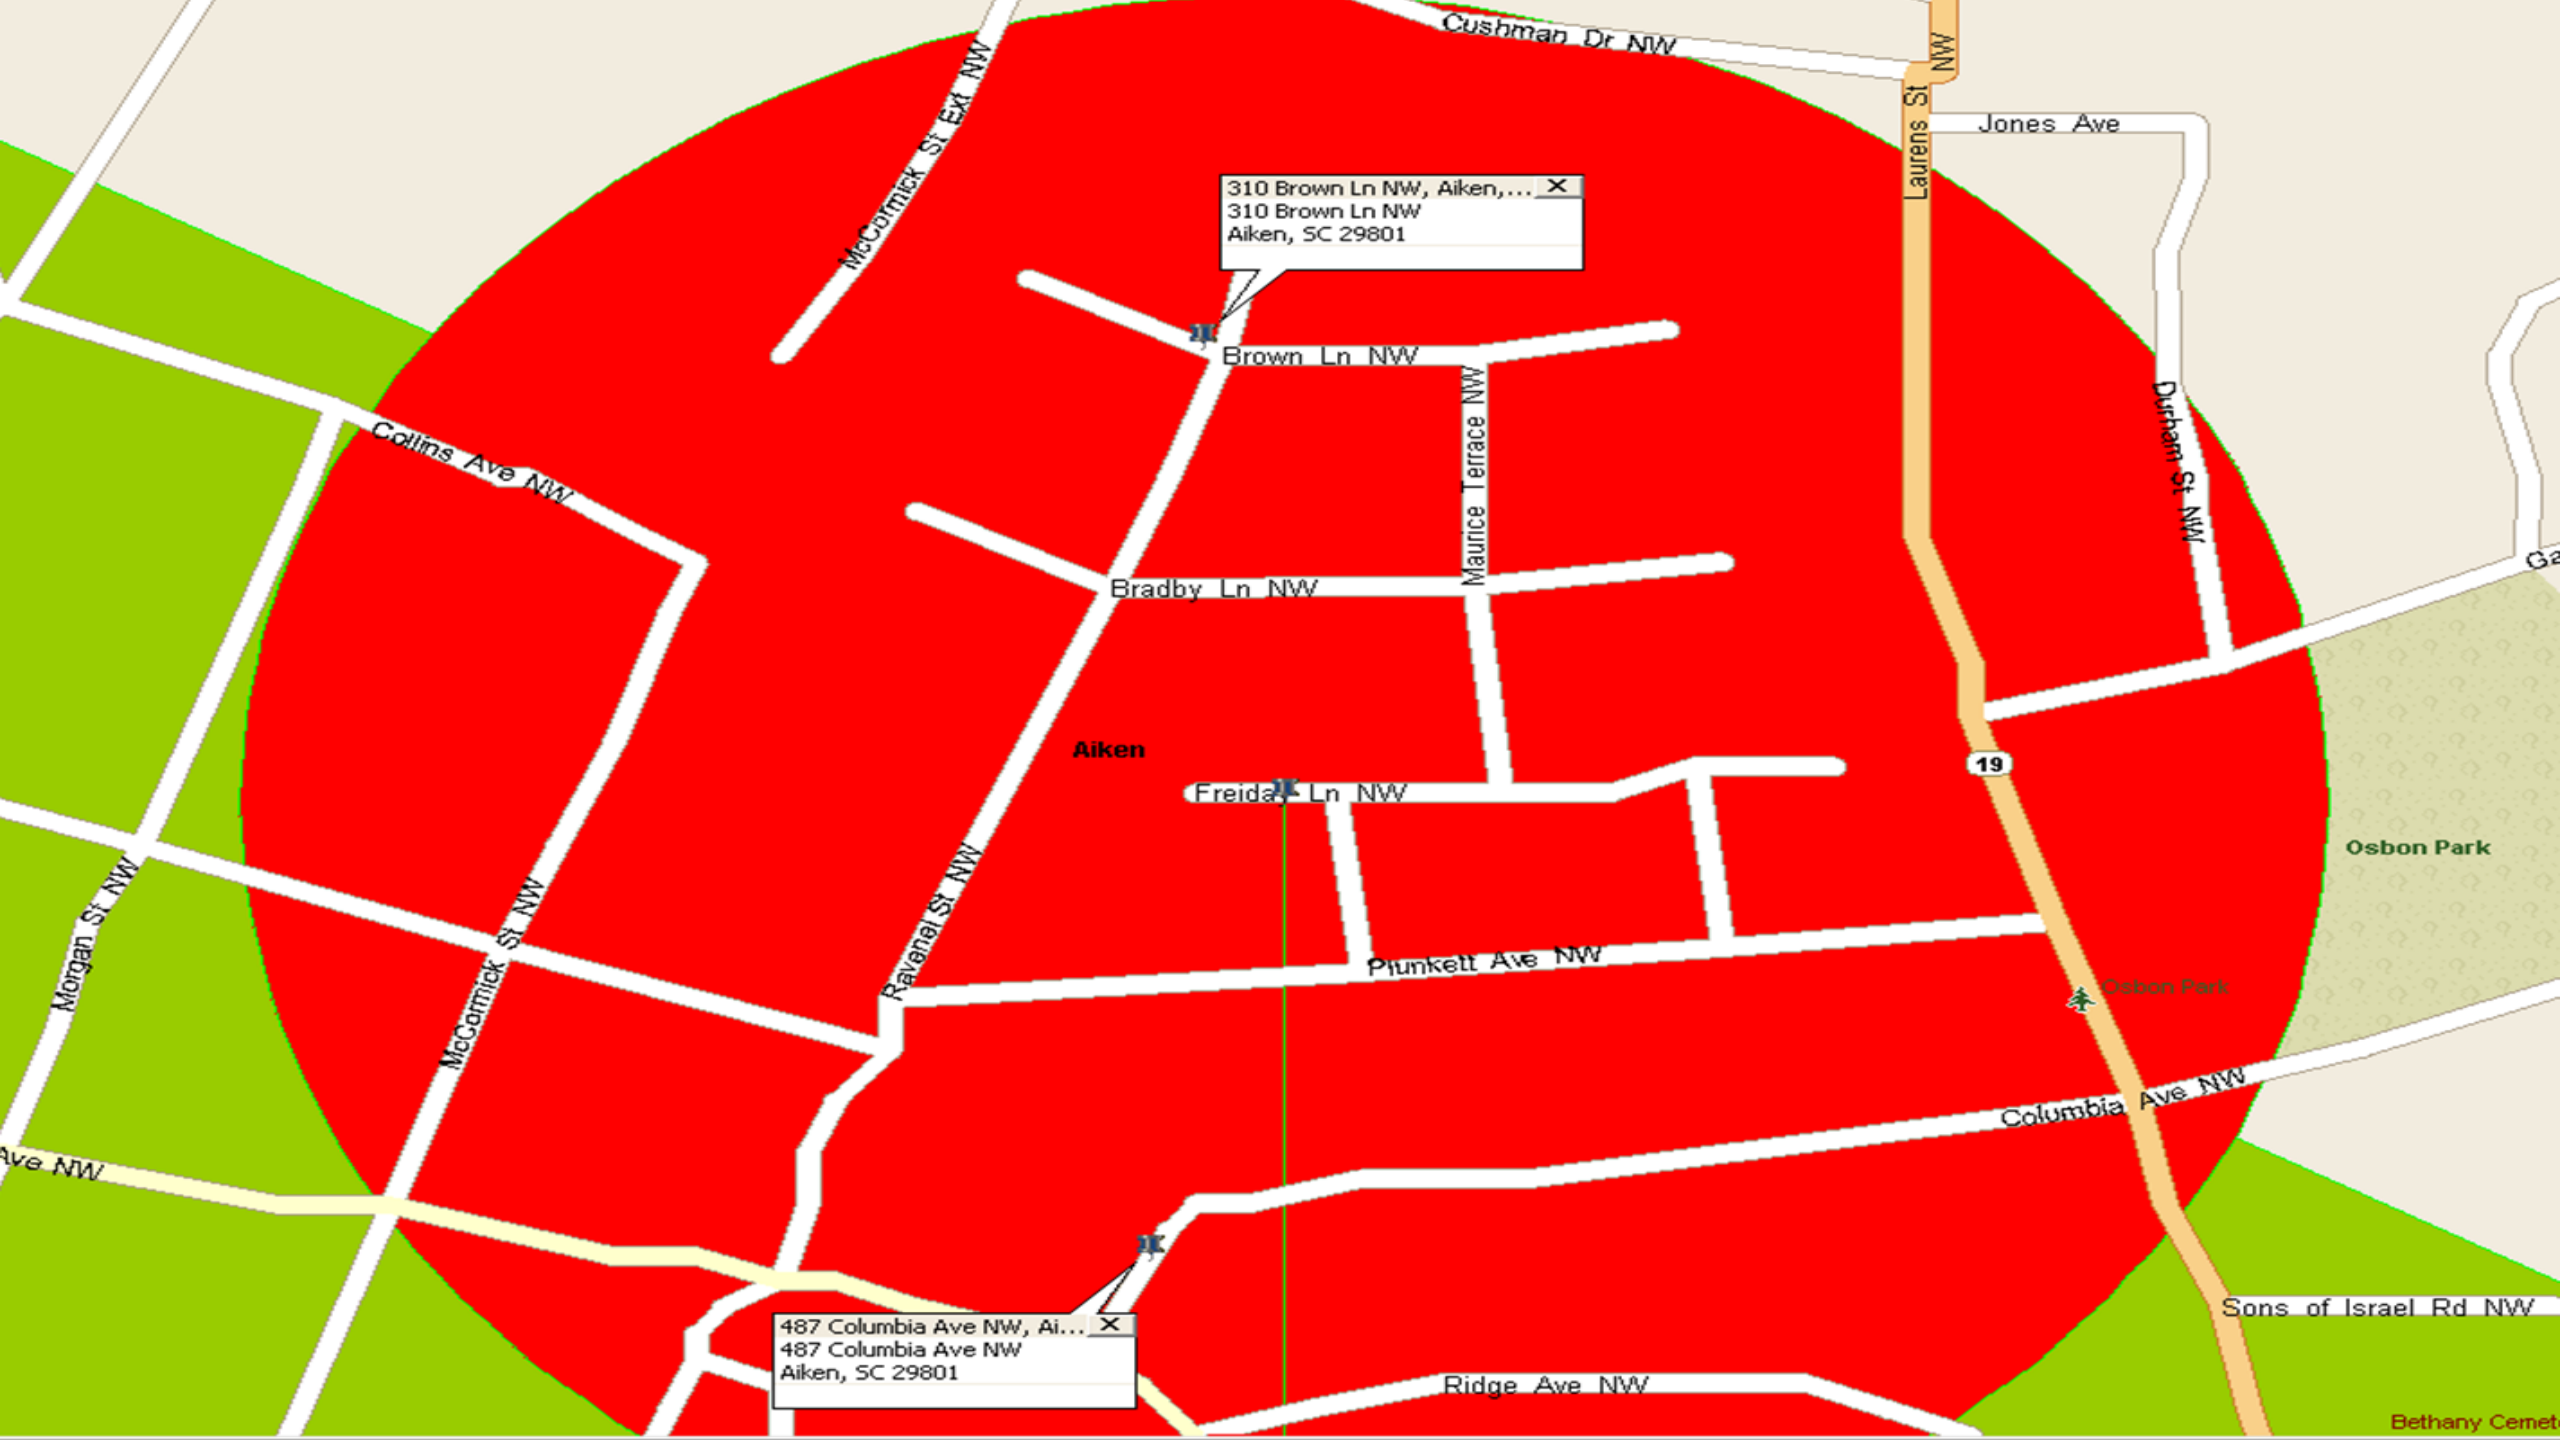

AT&T Proprietary

Location of 305-323-0317 during text communication with Darius Scruggs' phone

310 Brown Ln NW, Aiken, ... X  
310 Brown Ln NW  
Aiken, SC 29801

487 Columbia Ave NW, Ai... X  
487 Columbia Ave NW  
Aiken, SC 29801