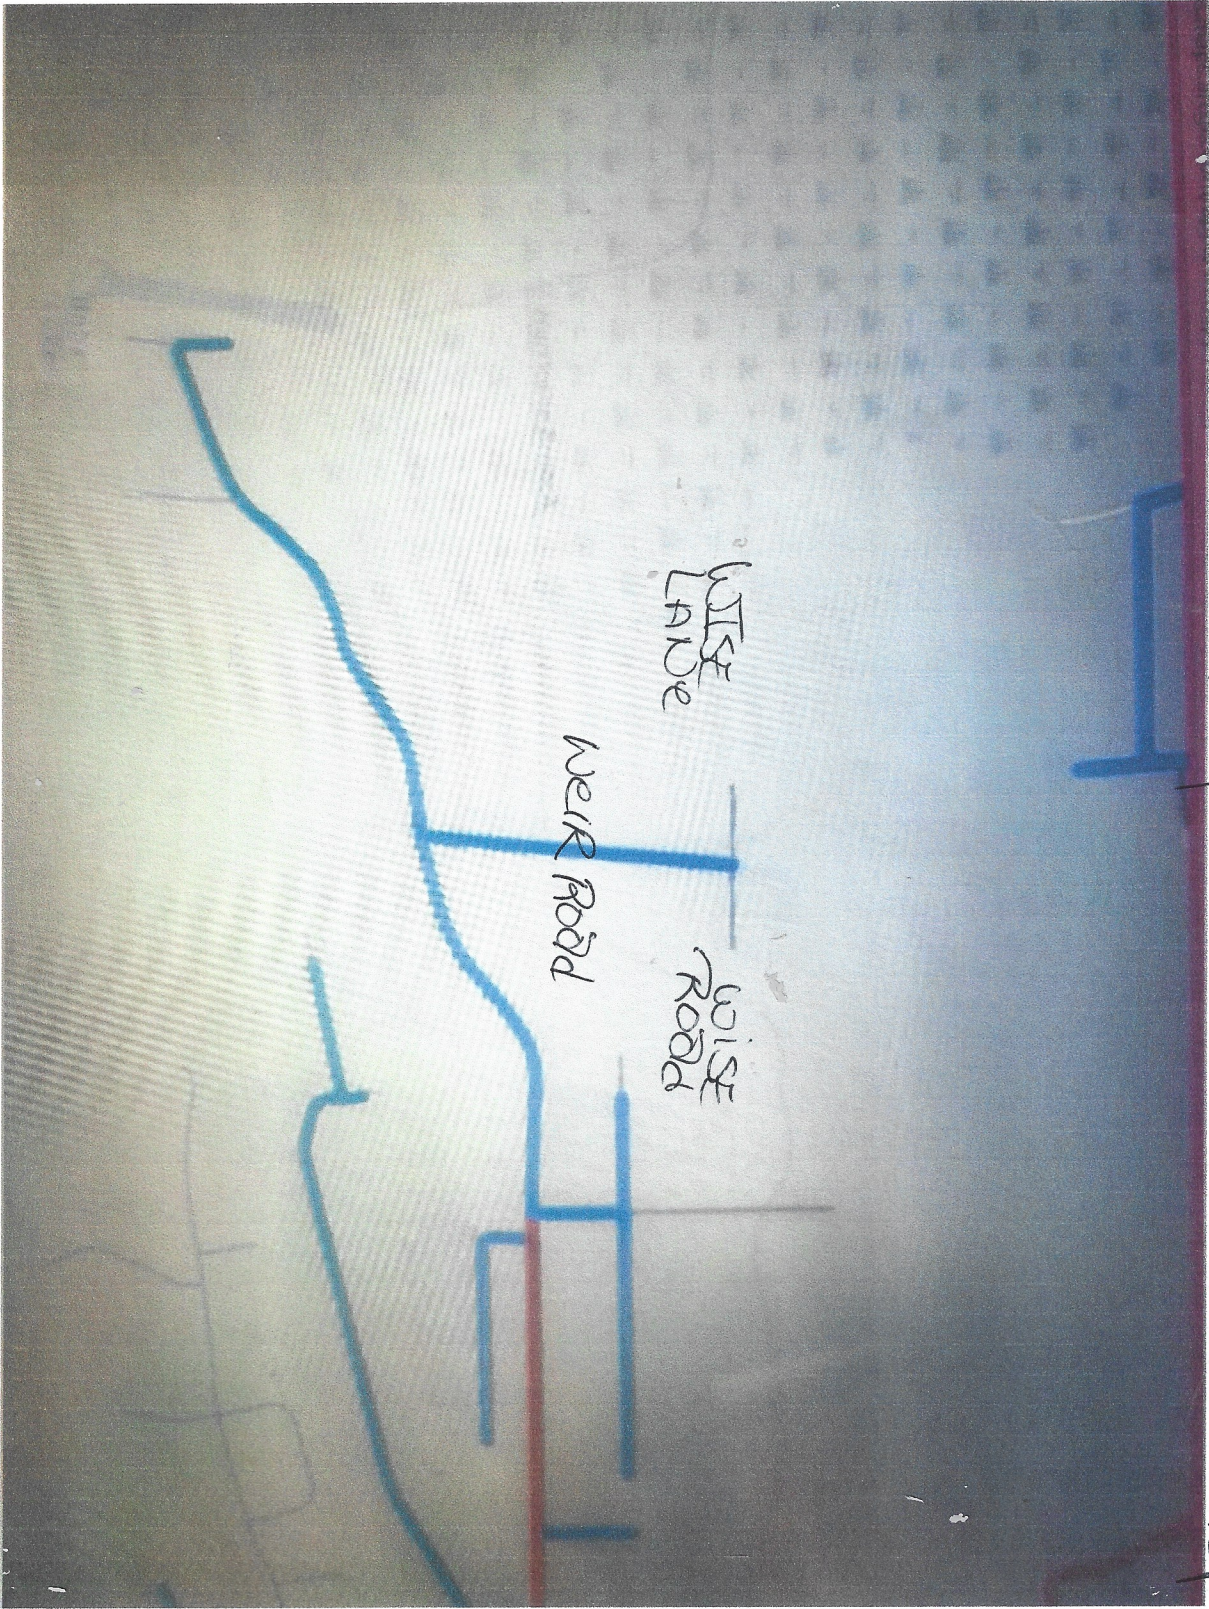

DORCHESTER COUNTY GIS Viewer Map

Gray - Private Roads
Blue - County Roads

RECEIVED
Jun 30 2025
SC Court of Appeals