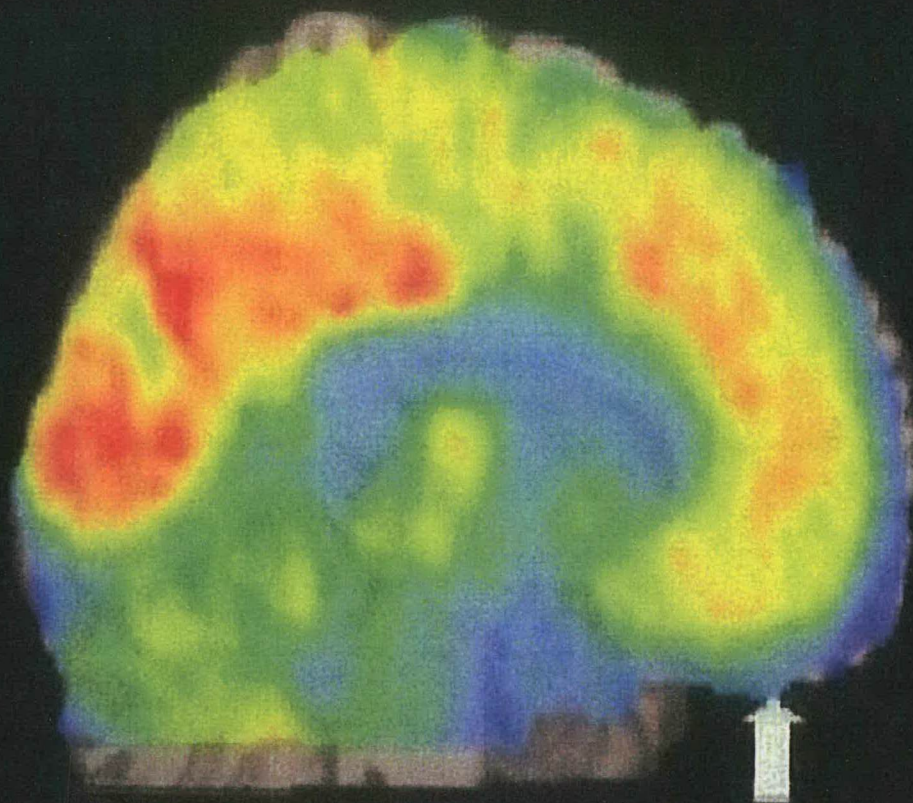

**Low Activity** — **High Activity**

**DEFENDANT'S  
EXHIBIT**  
dce 6 11-15-09

**Stephen  
Stanko**

**Normal Control  
Average**

**Back**

**Front**

**Left Hemisphere**

**Low Activity — High Activity**

**DEFENDANT'S  
EXHIBIT**  
dce 7-11-15-07

**Stephen  
Stanko**

**Normal Control  
Average**

**Back**

**Front**

**Left Hemisphere**

**Low Activity — High Activity**

**DEFENDANT'S  
EXHIBIT**  
Dec 8 11-15-89

# Normal Control Average

Back

Front

Left Hemisphere

Low Activity — High Activity

DEFENDANT'S EXHIBIT  
due 9 11-15-09